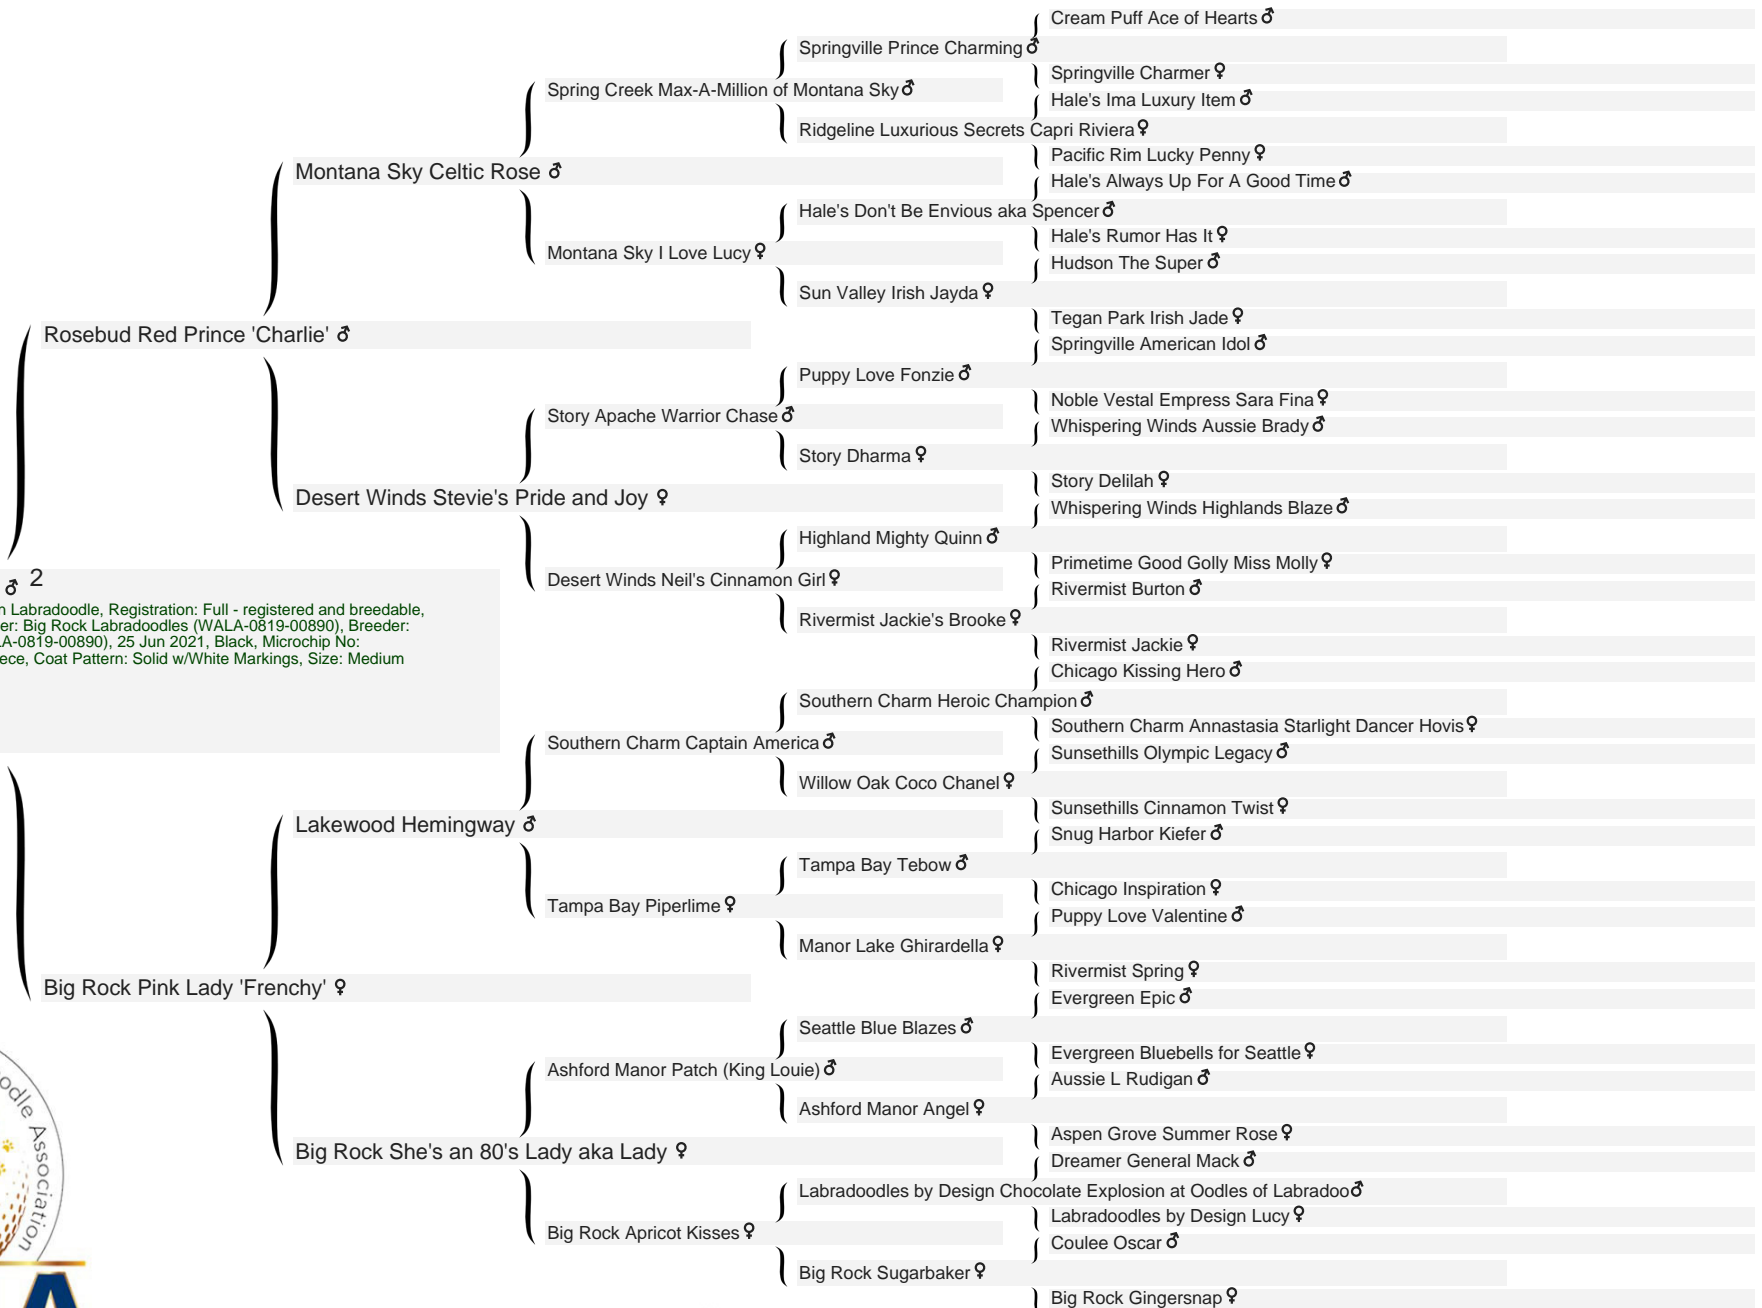

♂ Big Rock Alpaca²

Big Rock Alpaca ♂²

WALA00066743, M Australian Labradoodle, Registration: Full - registered and breedable, Breeding Status: Active, Owner: Big Rock Labradoodles (WALA-0819-00890), Breeder: Big Rock Labradoodles (WALA-0819-00890), 25 Jun 2021, Black, Microchip No: 956000013043172, Coat: Fleece, Coat Pattern: Solid w/White Markings, Size: Medium